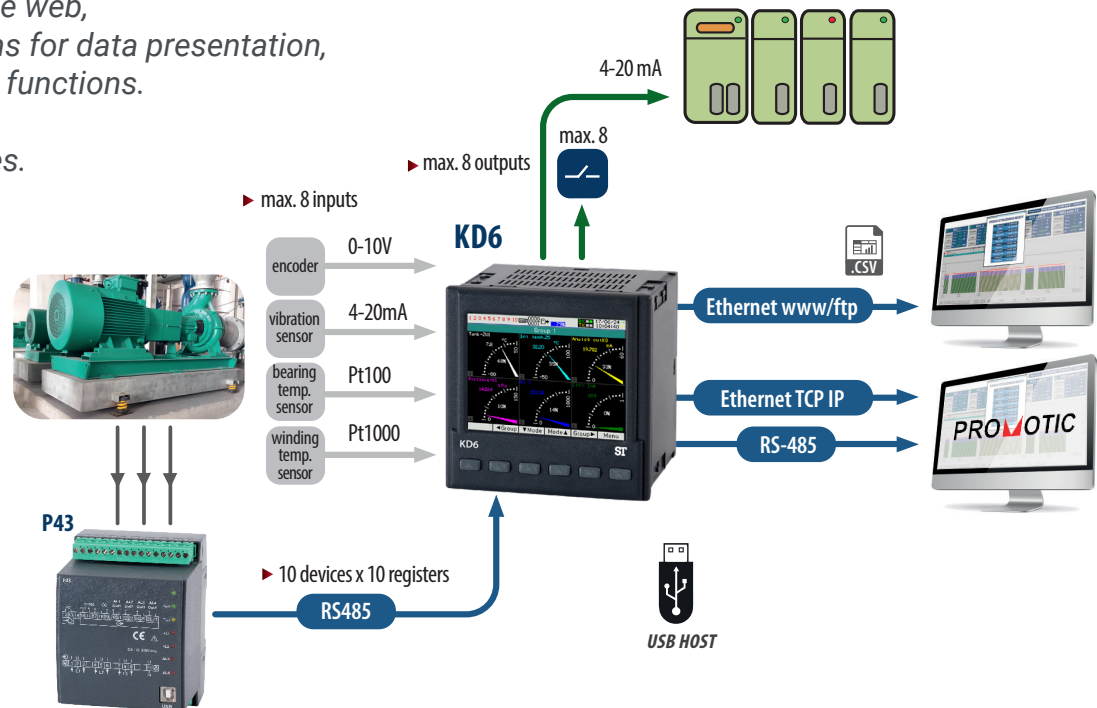

Features

- 60 logic channels,
- 8 GB of internal memory,
- Communication via RS485, Ethernet, and USB.
- Remote access via the web,
- Programmable options for data presentation,
- Built-in mathematical functions.

...and many other features.