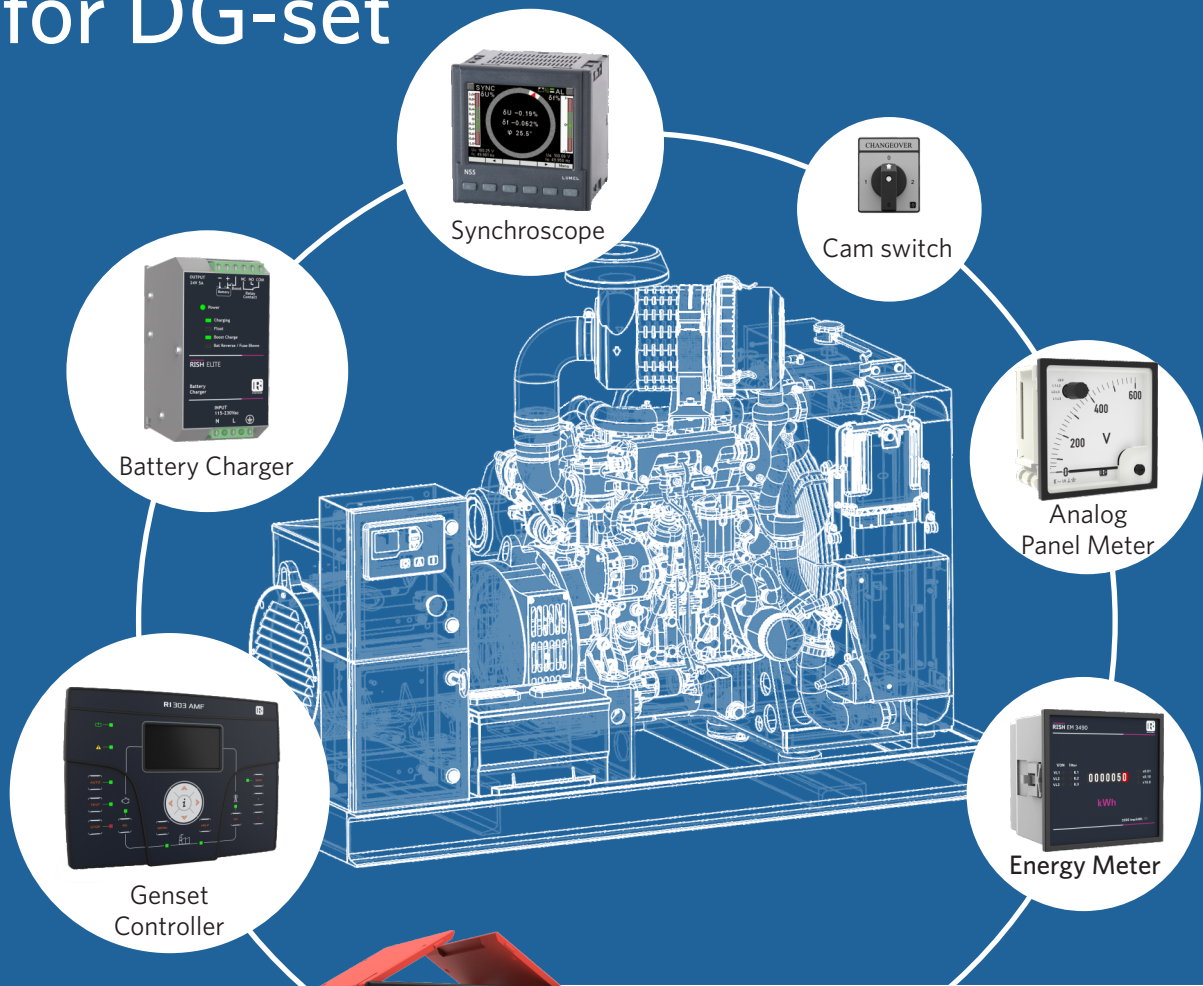

Single window solution for DG-set

3 in 1 CT

- Primary current rating from 60A to 800A
- Occupies less space as compared to 3 individual CTs
- Self lifting terminal clamps saving installation time
- Wire seal-able terminal cover
- Available mounting options - Din Rail, Wall and Bus Bar mounting