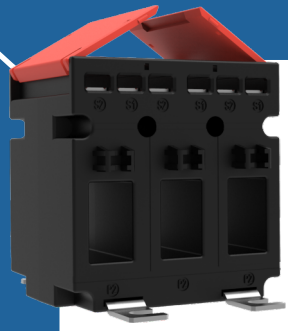

Single window solution for DG-set

3 in 1 CT

- Primary current rating from 60A to 800A
- Occupies less space as compared to 3 individual CTs
- Self lifting terminal clamps saving installation time
- Wire seal-able terminal cover
- Available mounting options - Din Rail, Wall and Bus Bar mounting