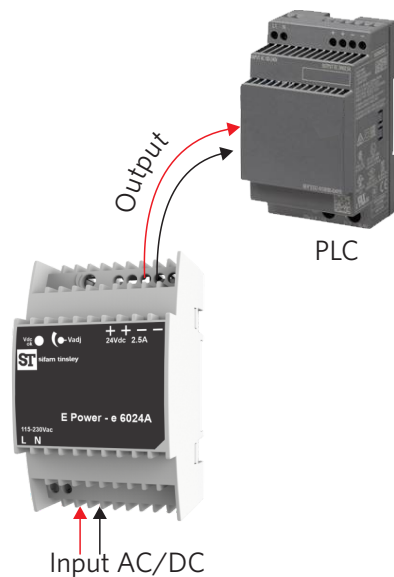

E Power Power supply series

Features

- Higher efficiency >87% with an adjustable output range
- Hiccup protection mode
- Universal input (AC/DC)
- MTBF - 500,000 Hours
- Power rating from 15W to 60W

Sifam Tinsley Instrumentation Inc.