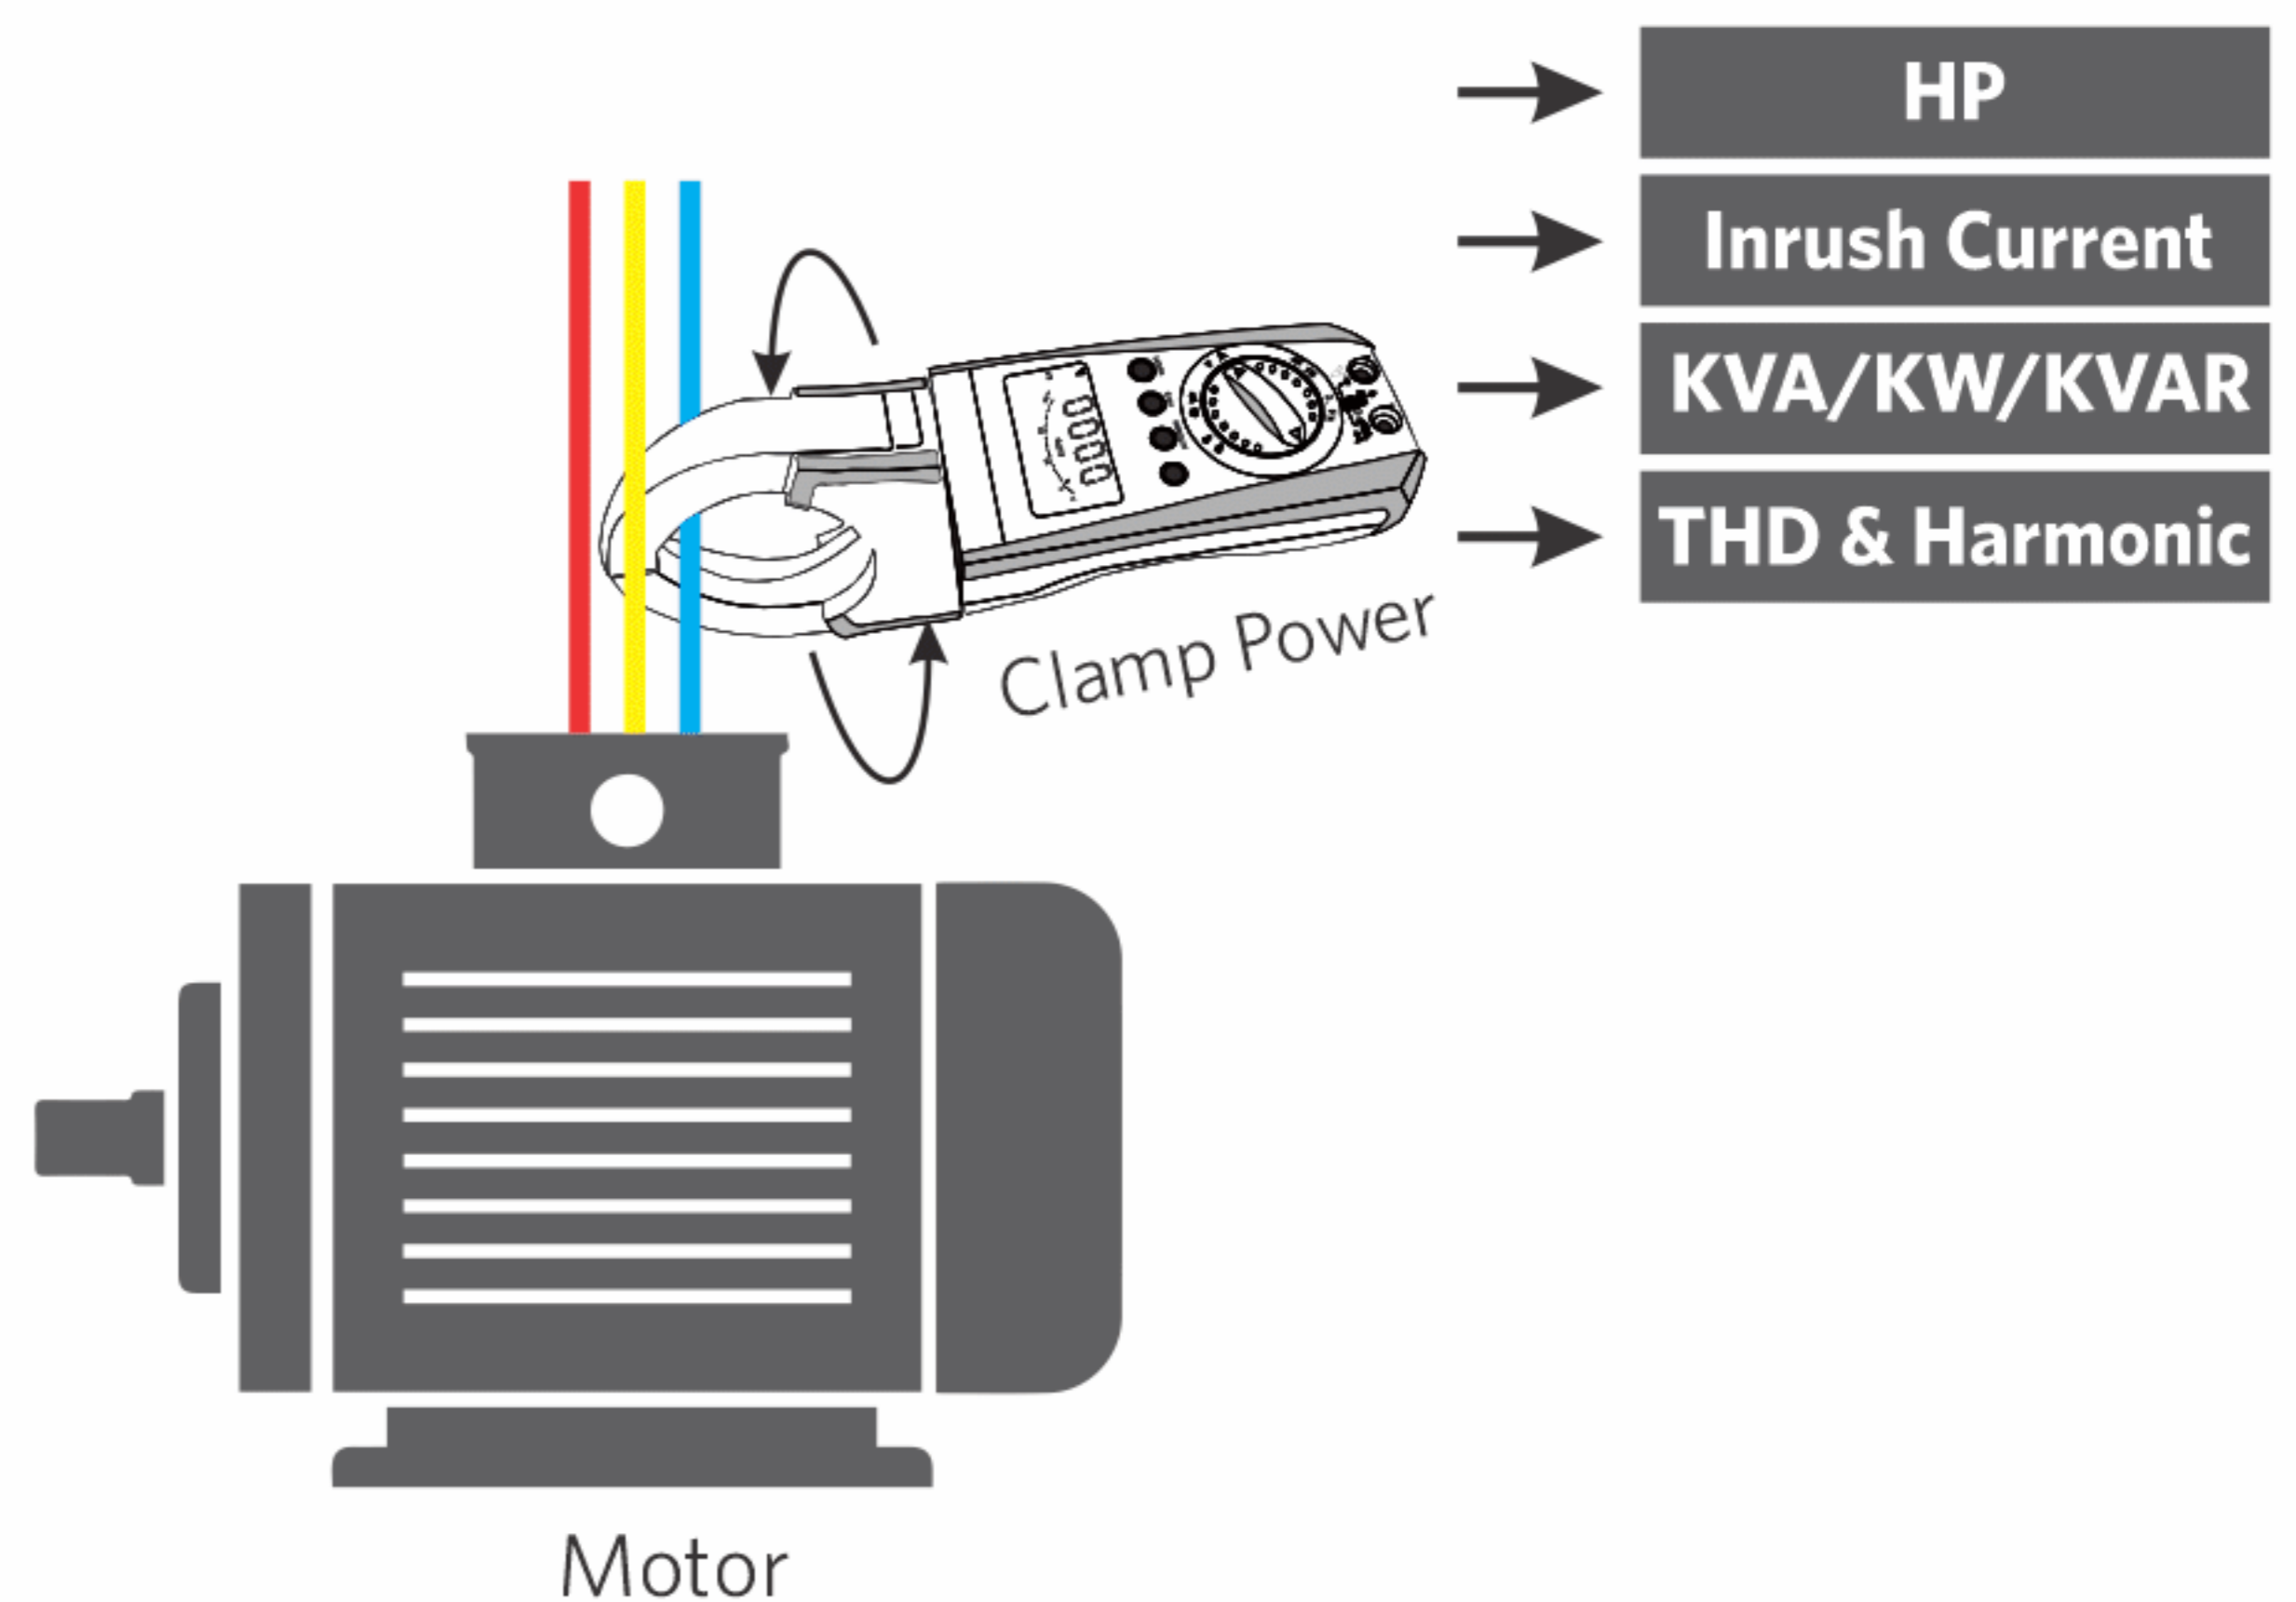

# DELTA POWER

Digital DELTA POWER Meter  
400A/1000A AC-DC

DELTA POWER 1000A/400A measures, calculate and displays important electrical parameters of single phase or three phase power system. It also features Resistance, continuity, diode and non contact voltage detection.

## Features

- Measurement of power parameters like Active, Reactive, Apparent Power for 1ph/2w, 3ph/3w & 3ph/4w systems
- Facility to measure Inrush current & motor HP directly
- Harmonics measurement upto 49th order & THD
- Suitable for measurement at VFD drives,
- Category protection upto CAT III 1000V & CAT IV 600V